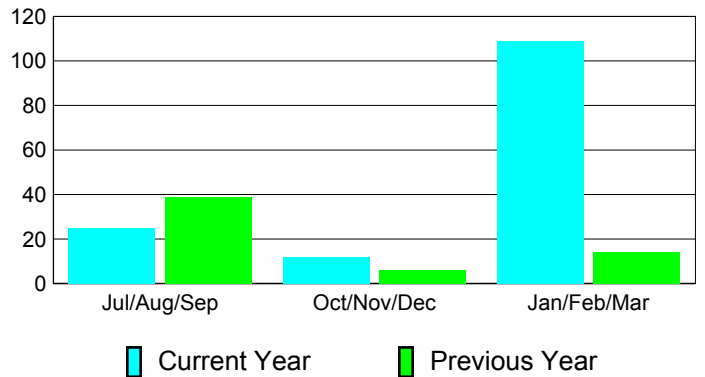

Membership Results
2010-2011

Membership
2009-2010

Month	Net Memb Goal	Actual New Memb	Actual Dropped Memb	Gain/Loss of Memb	Gain/Loss of Memb
Jul/Aug/Sep	70	93	-68	25	39
Oct/Nov/Dec	90	67	-55	12	6
Jan/Feb/Mar	60	158	-49	109	14
Totals	220	318	-172	146	59

Membership Results 2010-2011

Goal, New, Dropped, Gain/Loss

Comparison of Membership Gain/Loss

Current Year Compared to the Previous Year

Gender Comparison 2010-2011

Jul/Aug/Sep

Oct/Nov/Dec

Jan/Feb/Mar