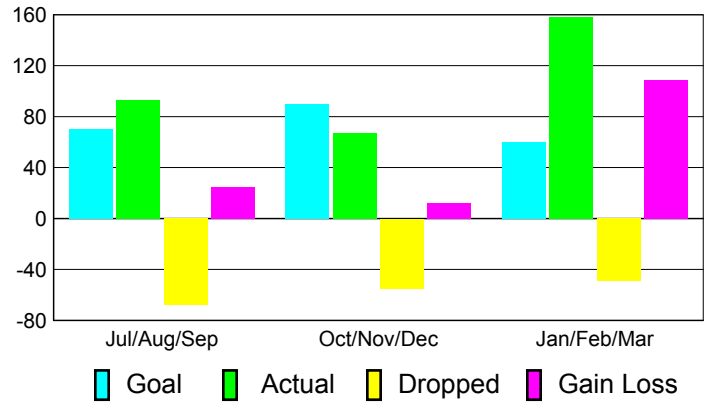

Membership Results 2010-2011

Goal, New, Dropped, Gain/Loss

Comparison of Membership Gain/Loss

Current Year Compared to the Previous Year